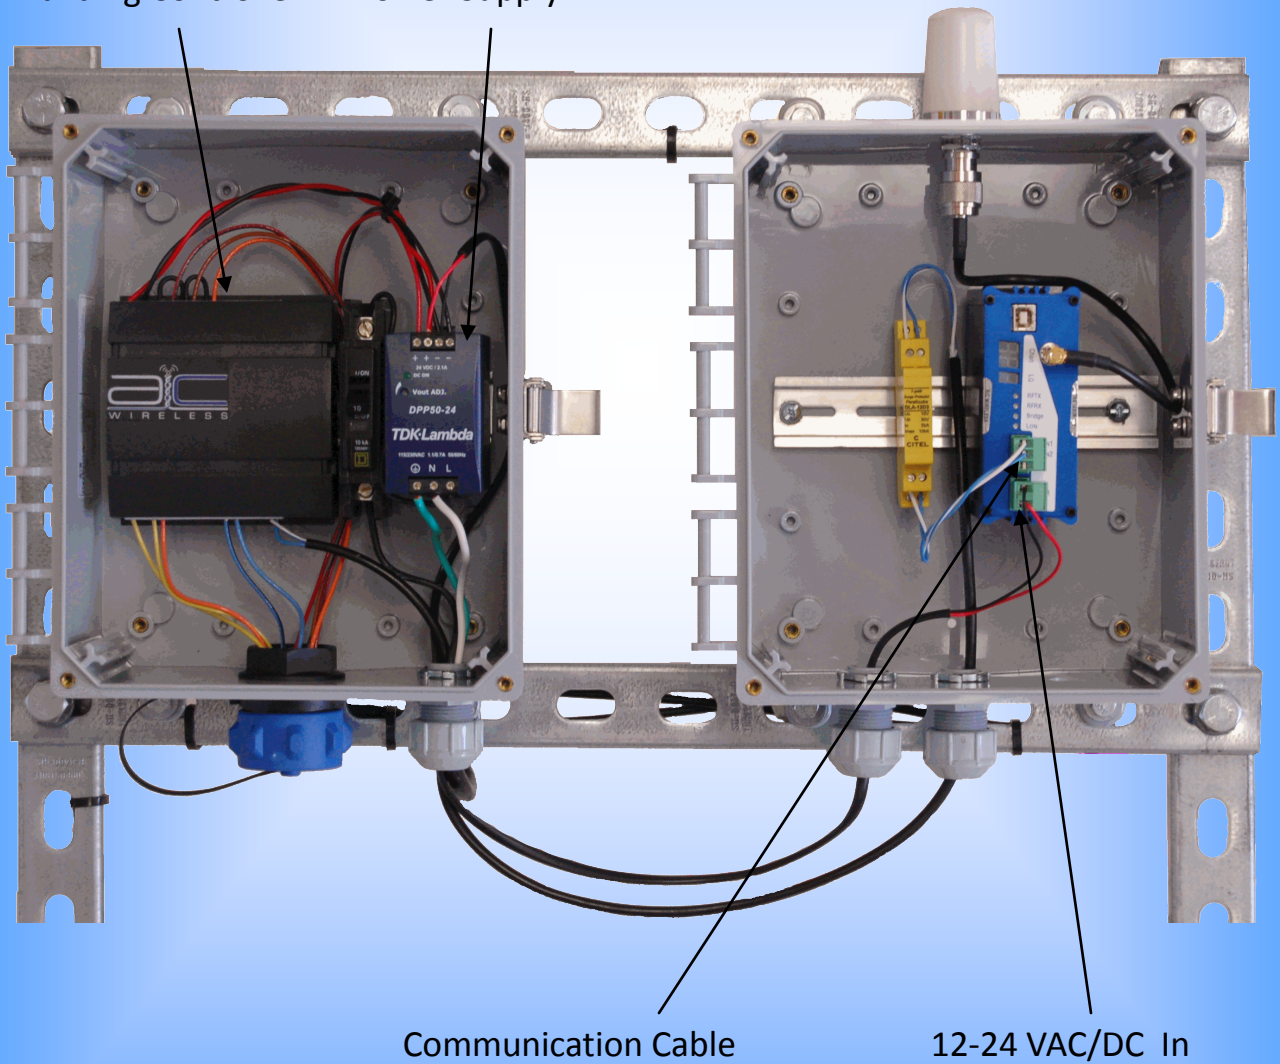

Example of standard panel installation using a 3dB Low Profile antenna.

Building Controller    Power Supply

AIC Wireless

www.aic-wireless.com • 229-776-2510 Office • 229-776-2512 Fax • 1-877-424-2953 Toll Free